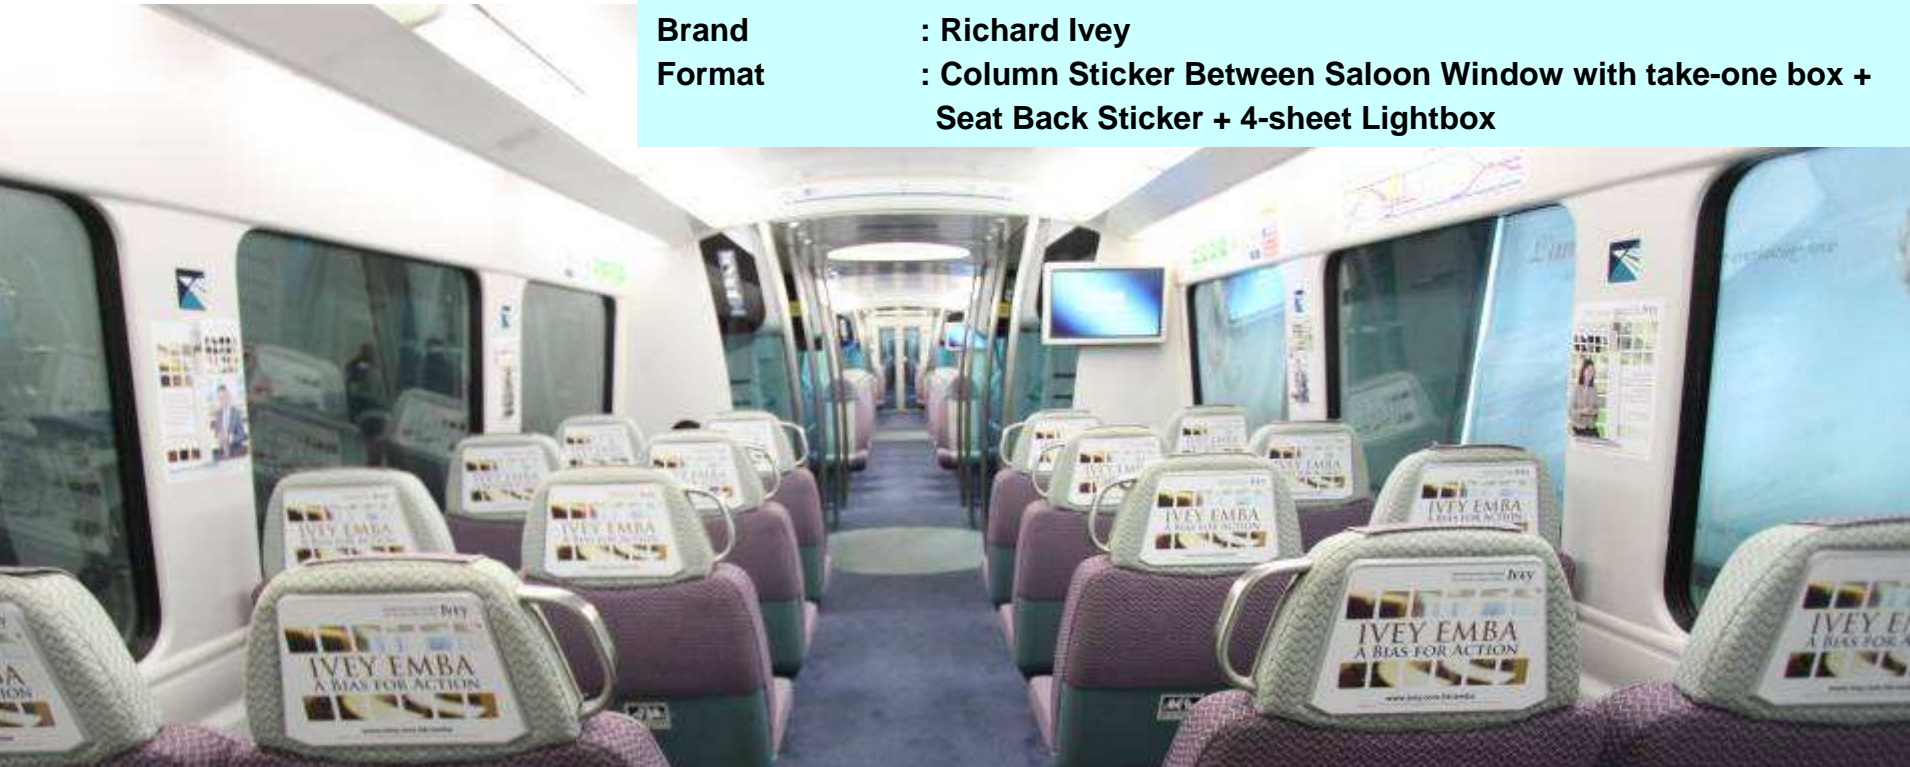

**Brand** : Swarovski  
**Format** : Poster on Wall + 4-sheet Lightbox

Brand : LONGCHAMP  
Format : Platform Screen Door Sticker + Trackside 12-sheet

Brand : Okinawa Prefecture  
Format : Bulkhead Sticker above Platform + 4-sheet Lightbox

Brand : Air Pacific  
Format : Trackside Billboard + 4-sheet Lightbox

Brand : Brand HK  
Format : Lift Shaft Sticker

**Brand** : UBM Asia Ltd  
**Format** : Above Seats Sticker (In-Train) +Trackside Billboard  
Glass Pane Sticker (Along the corridor)

Brand : Piquadro  
Format : Seat Back Sticker

**Brand** : Richard Ivey  
**Format** : Column Sticker Between Saloon Window with take-one box + Seat Back Sticker + 4-sheet Lightbox

JCDecaux Transport

USC Marshall School of Business