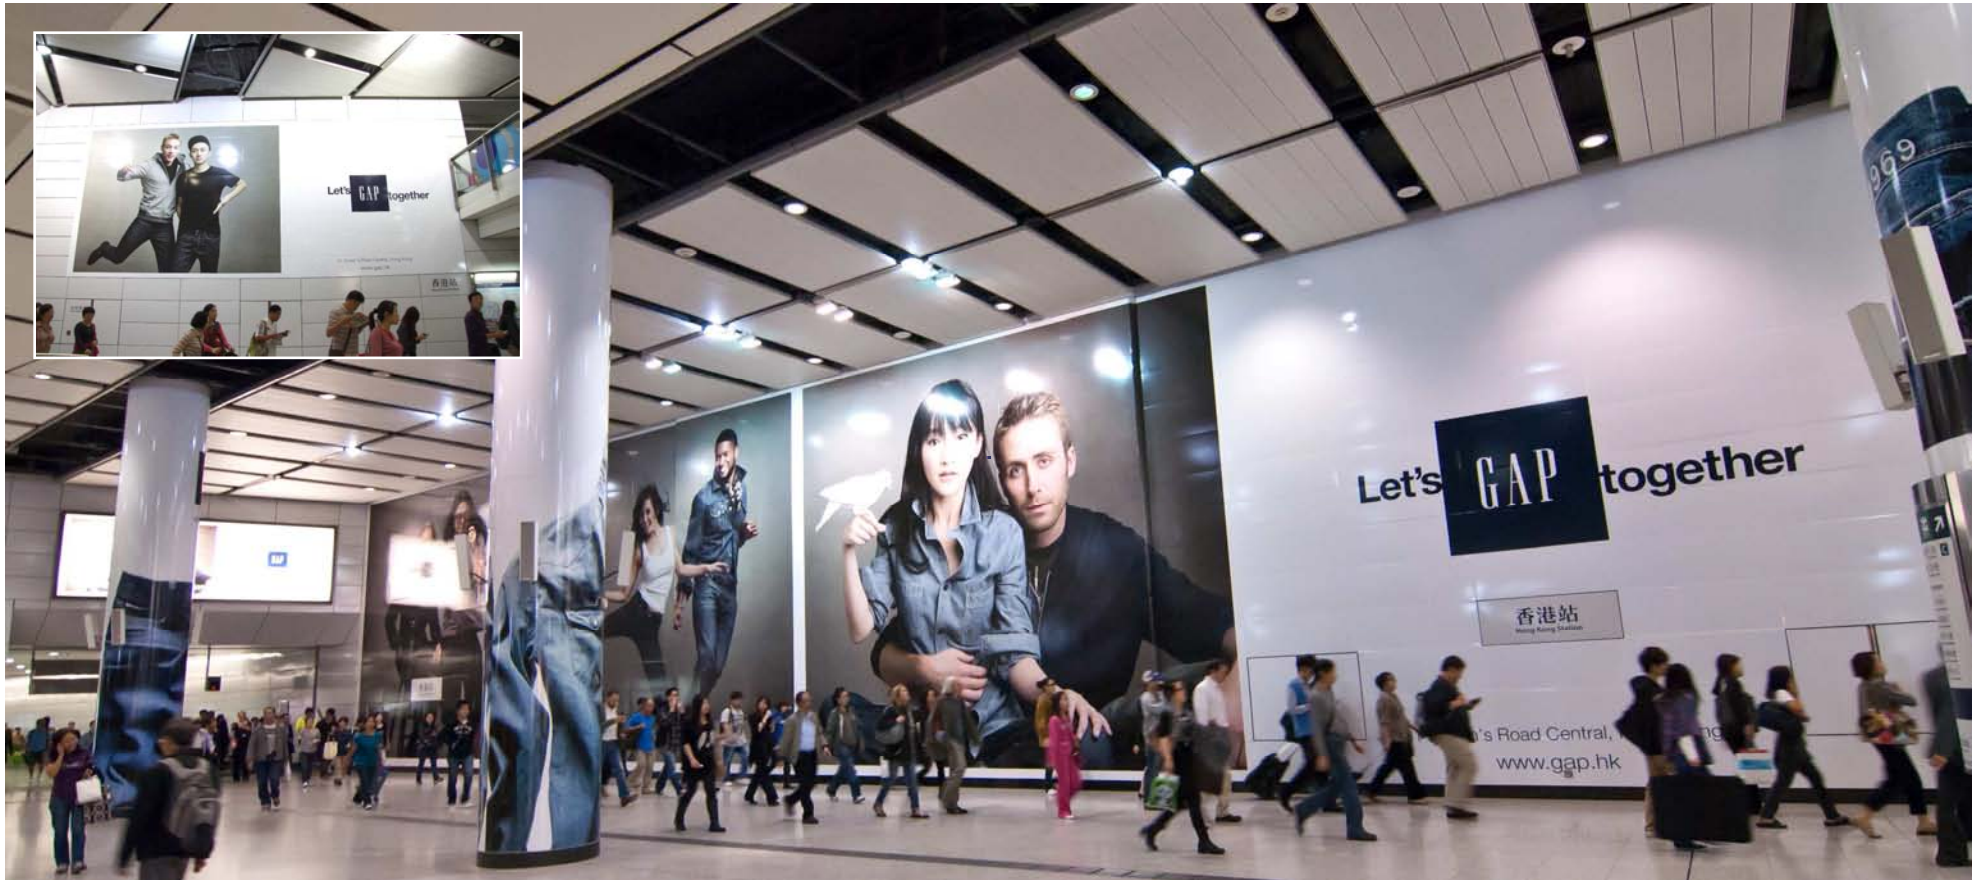

Columbia Omni Heat campaign

Format: Platform Screen Door Sticker, Trackside Billboard, 12-sheet network

Edko Film Immortal 3D

Format: Multimedia Panel, 4-sheet network

Chow Tai Fook LOVE SALE

Format: Station Exterior Billboard, Station Exterior Wrap Around, Poster on Wall

Format: Central Luxury Zone, Poster on Wall

GAP (Shanghai) Commercial Co. Ltd Grand Opening

Format: Supernova Zone

Saxo Capital Markets HK Ltd Think Saxo Trade Global

Format: Sticker Next to Saloon Window