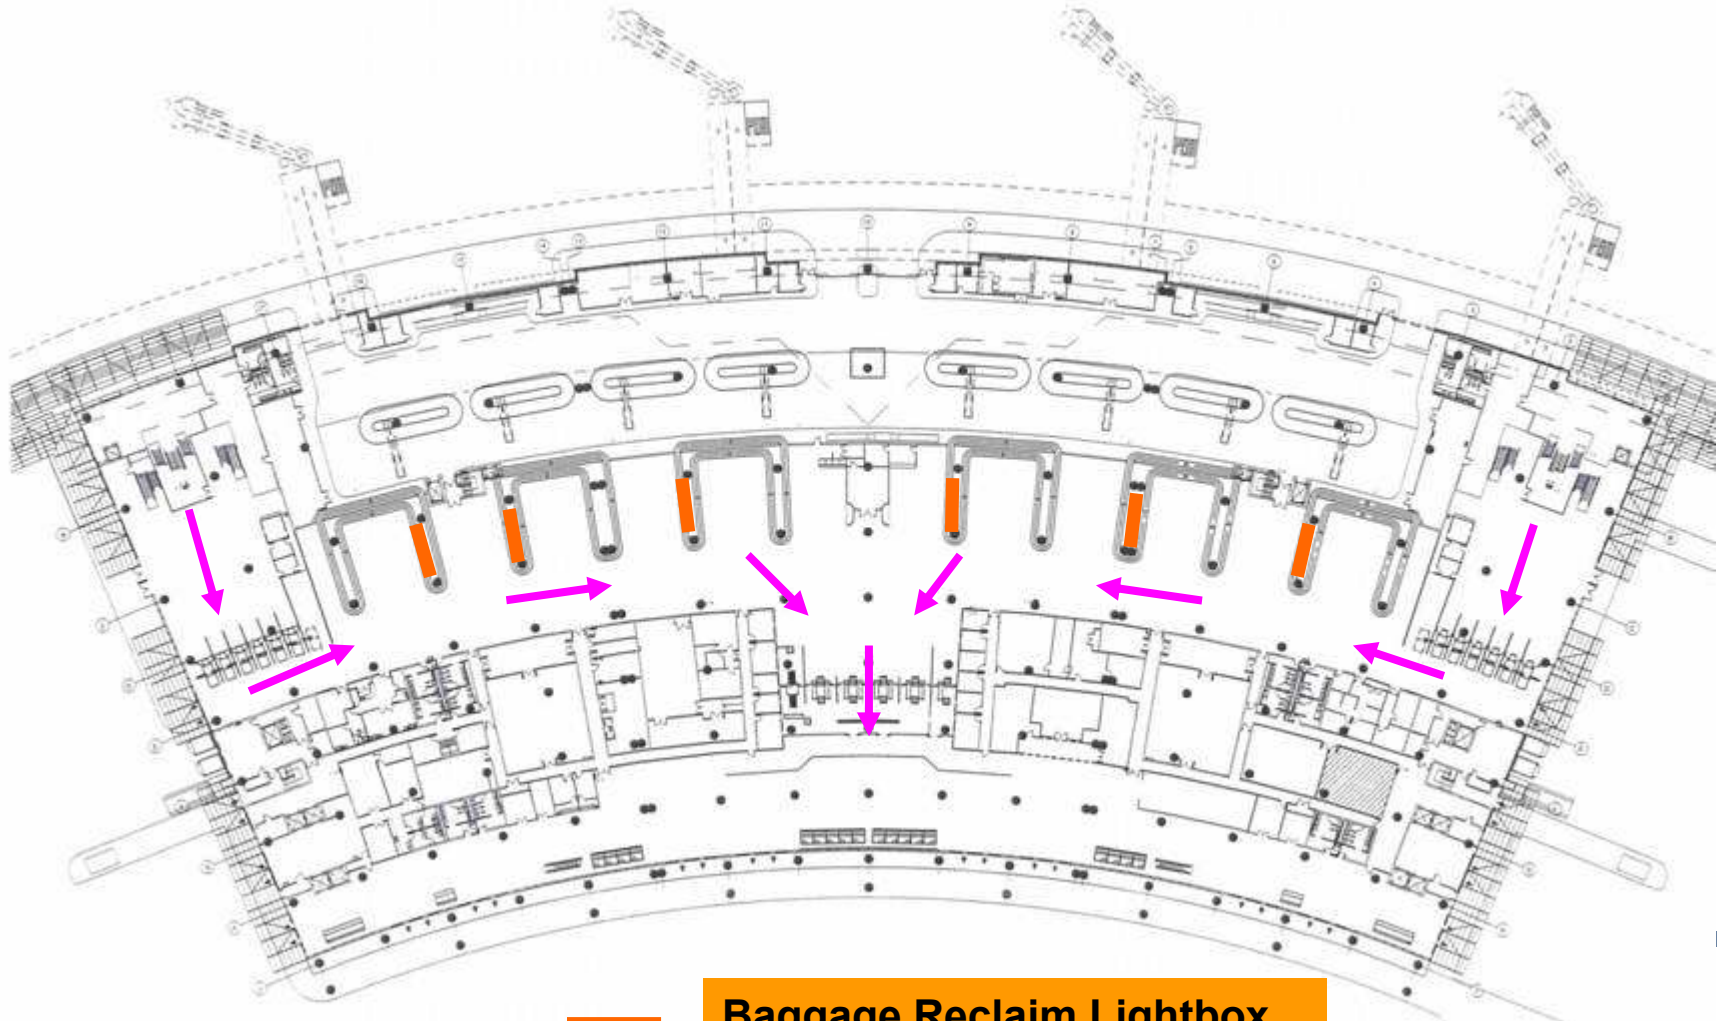

JCDecaux

showcasing the world

New Baggage Reclaim Lightbox

New Baggage Reclaim Lightbox

- Target : All arrival passengers
 - Location : Arrival baggage reclaim area
 - Material Size : 4360mm(W) x 1110mm(H)
 - Display Size : 4310mm(W) x 1060mm(H)

 - Original Rate (Gross) : MOP\$19,608 / HK\$19,000 gross for each panel / week

 - **Special Rate (Gross) : MOP\$ 15,480 /HK\$15,000 gross for each panel / week**
(Early Bird Discount : 21%)

 - Minimum Booking Period : 8 consecutive weeks

Location map

— Baggage Reclaim Lightbox

→ Passenger flow

Airport

Remarks:

1. All the above details and artwork are subject to the final confirmation from JCDecaux Macau and ADA, Macau.
2. Please refer all other general sales terms & conditions from our current rate cards, except those special one will be listed in official contract later.
3. Note that there is no automatic right of renewal and 1st right of refusal to renew on expiry of booking.
4. This contract is non-cancelable after booking
5. JCDDP&D reserves the right to change and terminate the package without prior notice.
6. All airport bookings are confirmed on 1st come 1st served basis.
7. All booking subject to availability. Double check availability before booking.
8. **NEW sites, subject to final approval by Airport Authority in Macau**
9. This offer is valid until end of Oct 2008.